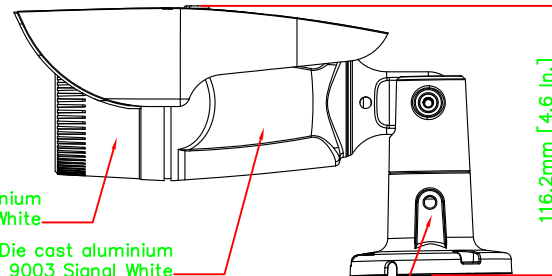

Die cast aluminium  
RAL 9003 Signal White

80.8mm [3.2 In.]

77.2mm [3.0 In.]

Clear Polycarbonate

161.4mm [6.4 In.]

235mm [9.3 In.]  
252.8mm [10.0 In.]

ø58mm [ø2.3 In.]

3-ø5mm [ø0.2 In.] Holes

Die cast aluminium  
RAL 9003 Signal White

Die cast aluminium  
RAL 9003 Signal White

Die cast aluminium  
RAL 9003 Signal White

Die cast aluminium  
RAL 9003 Signal White

116.2mm [4.6 In.]

General Notes

No.	Revision/Issue	Date