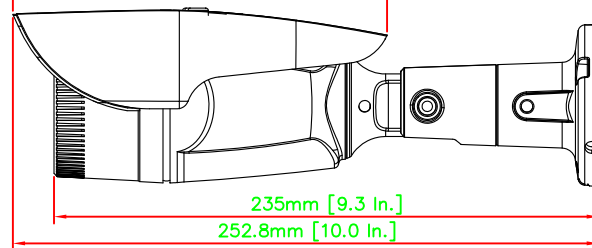

Die cast aluminium  
RAL 9003 Signal White

80.8mm [3.2 In.]

77.2mm [3.0 In.]

Clear Polycarbonate

161.4mm [6.4 In.]

235mm [9.3 In.]  
252.8mm [10.0 In.]

ø58mm [ø2.3 In.]

3-ø5mm [ø0.2 In.] Holes

Die cast aluminium  
RAL 9003 Signal White

Die cast aluminium  
RAL 9003 Signal White

Die cast aluminium  
RAL 9003 Signal White

Die cast aluminium  
RAL 9003 Signal White

116.2mm [4.6 In.]

General Notes

No.	Revision/Issue	Date